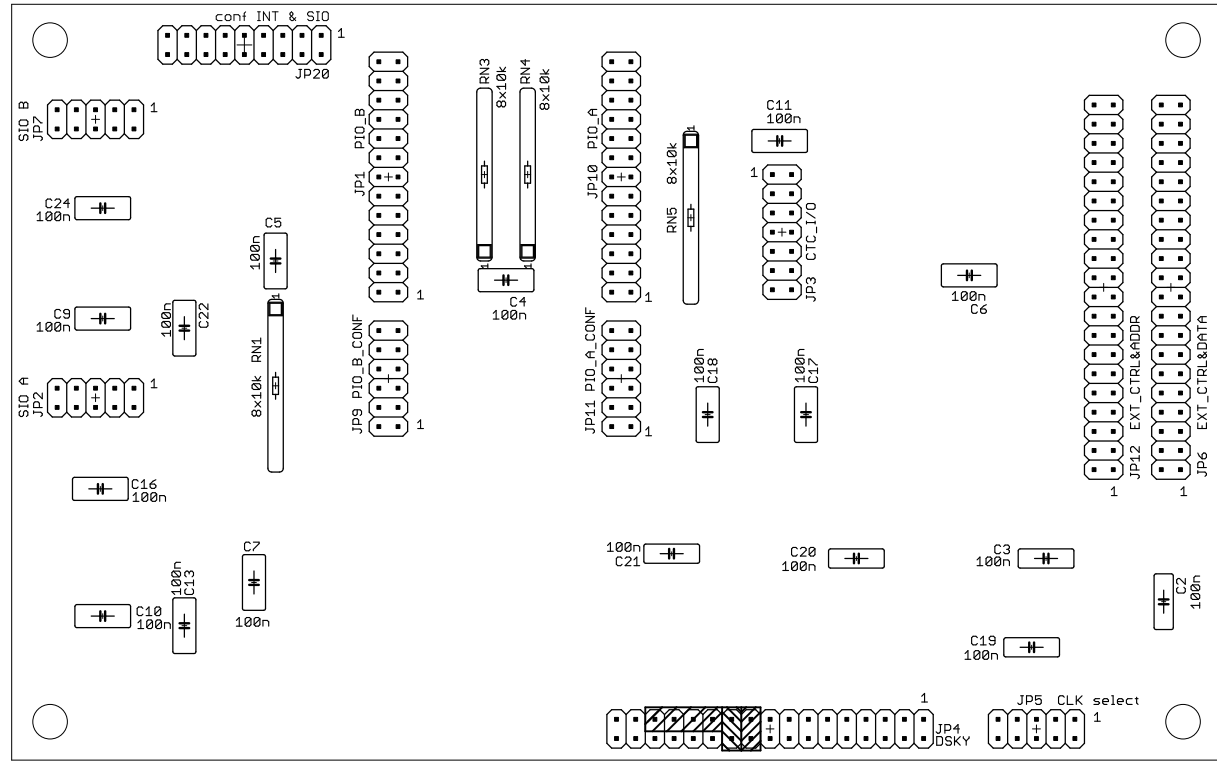

TRAIN-Z_MAIN_V093r3 (bot)

RST_LED_A
RST_LED_C
RST
NPT

Sheet: >SHEET	
11/26/11 5:13 PM	
MAIN_V093r3	