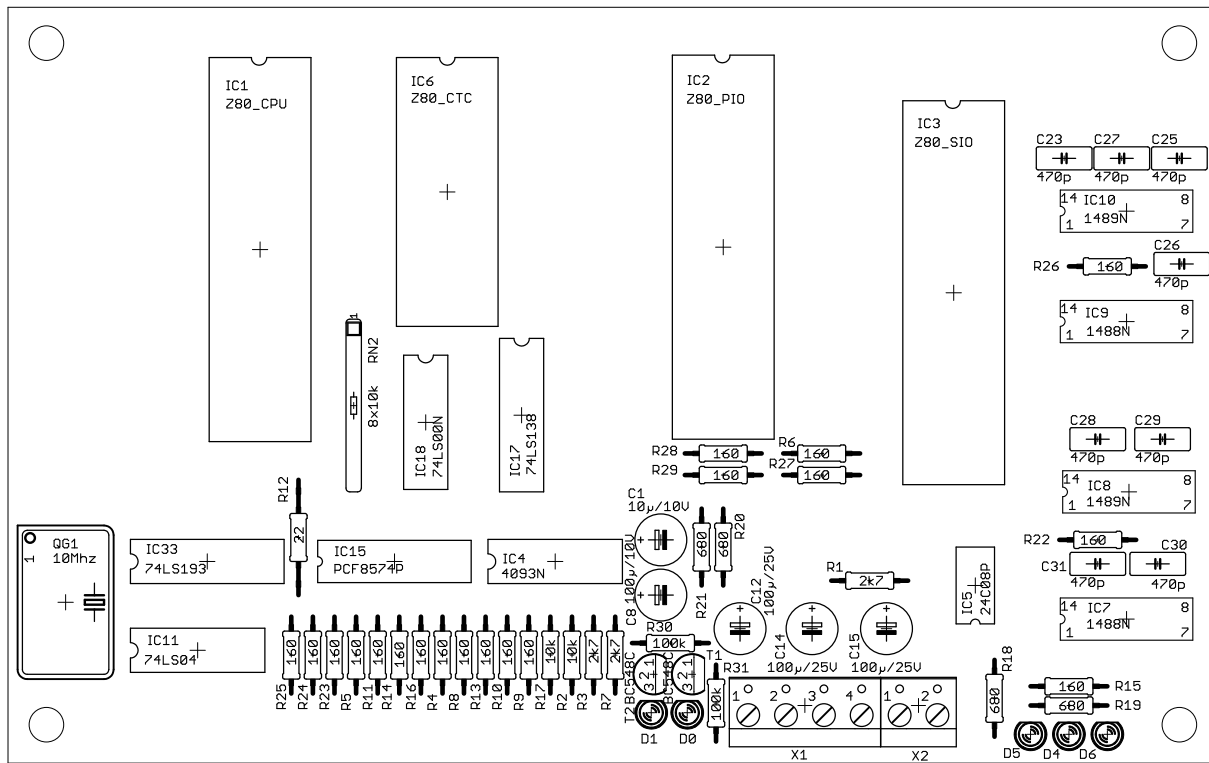

TRAIN-Z_MAIN_V093r3 <top>

NOTE: C23, C25, C26, C27, C28, C29, C30, C31 not fitted !

MAIN_V093r3
 11/26/11 5:13 PM
 Sheet: >SHEET