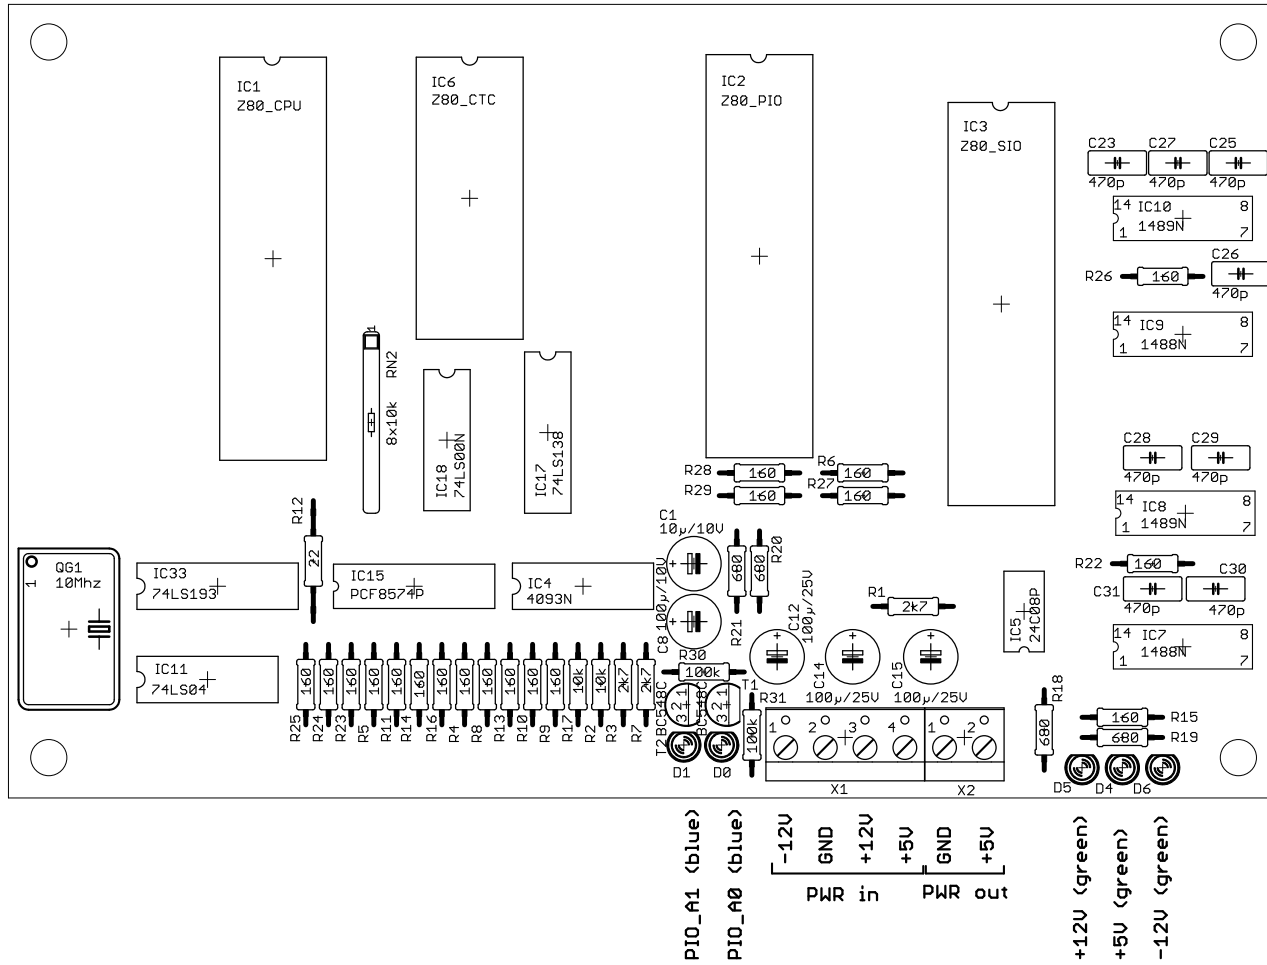

# TRAIN-Z\_MAIN\_V093r4 (top)

NOTE: C23, C25, C26, C27, C28, C29, C30, C31 not fitted !